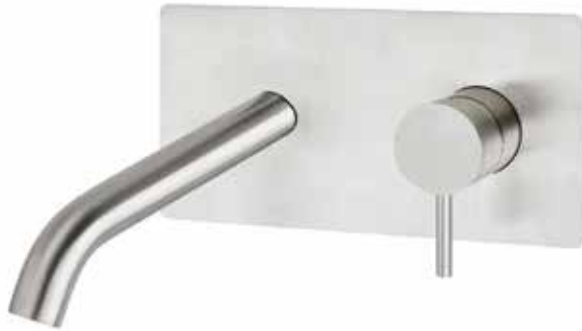

25902

25905